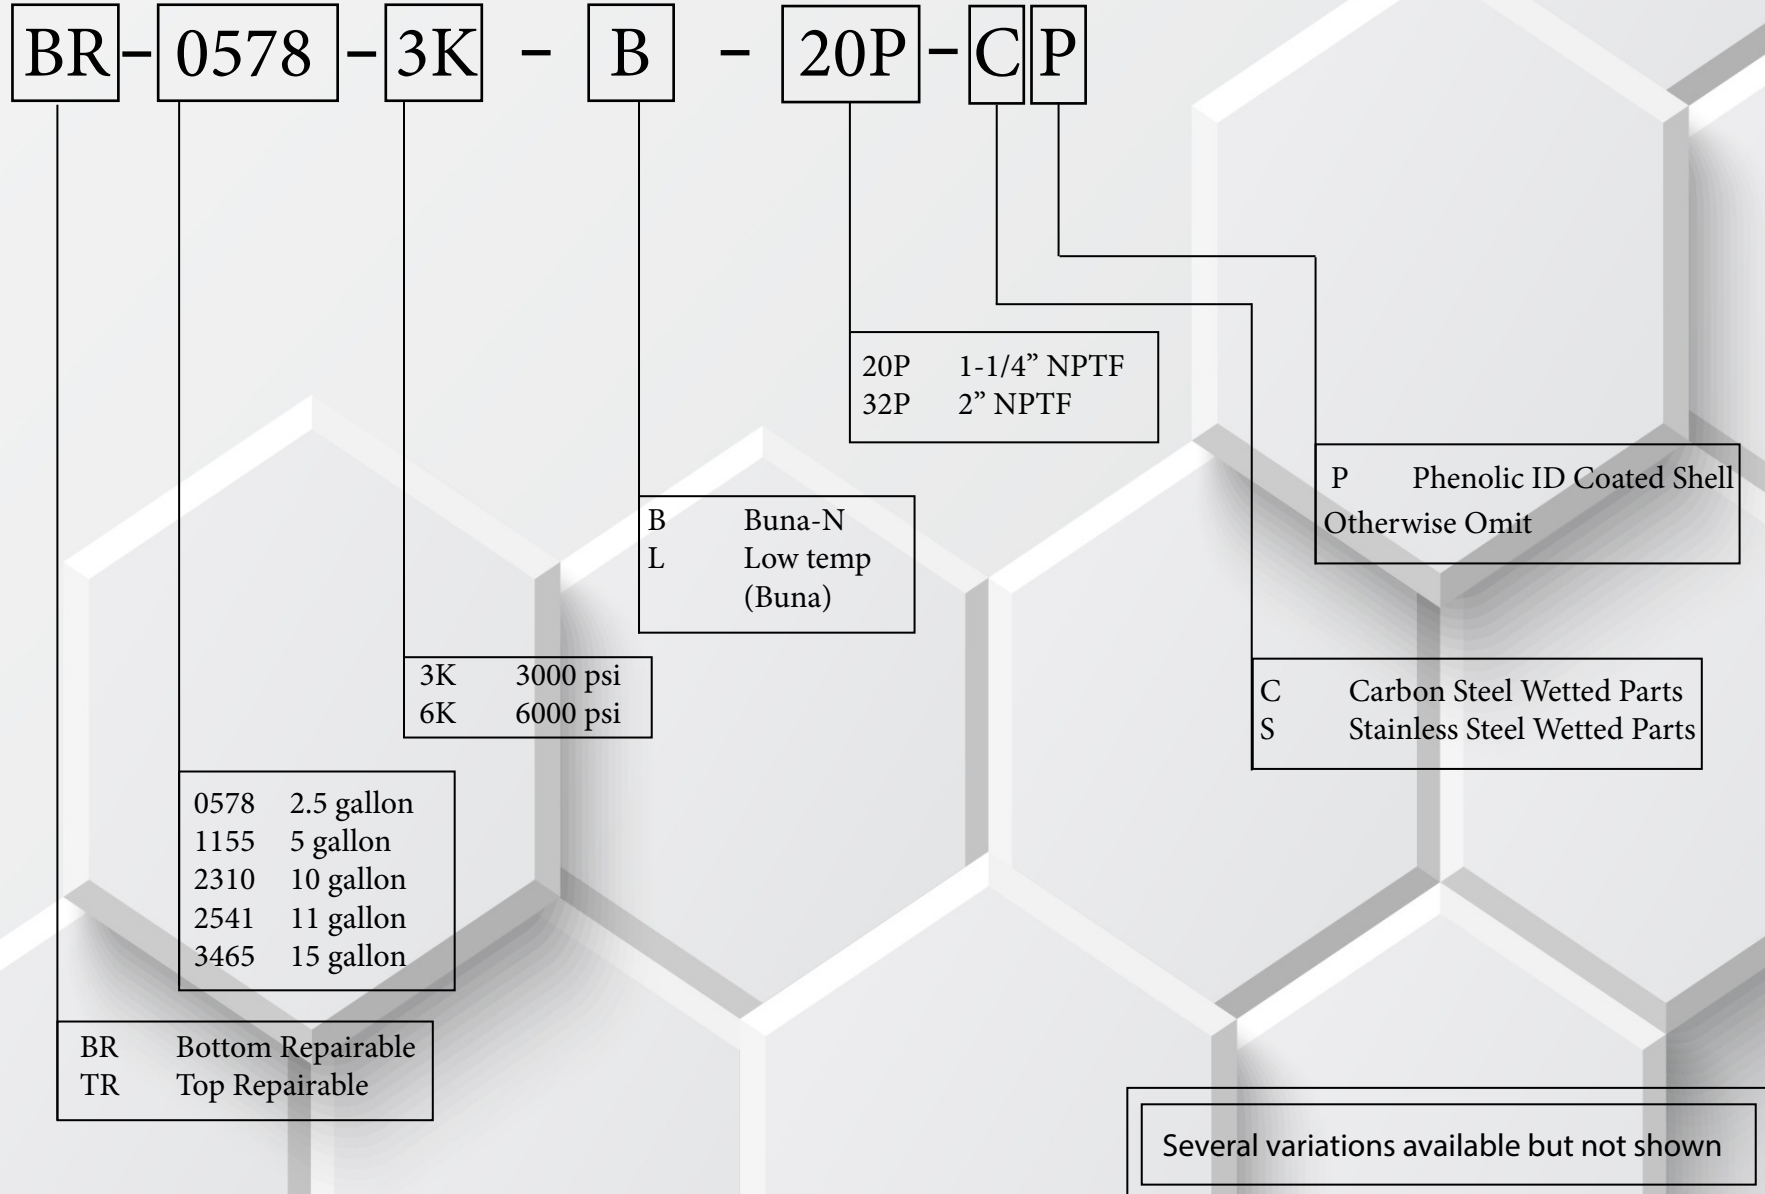

# Bladder Accumulator Part No. Matrix

REV A