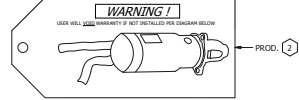

IF-208280
SCALE 1 : 2