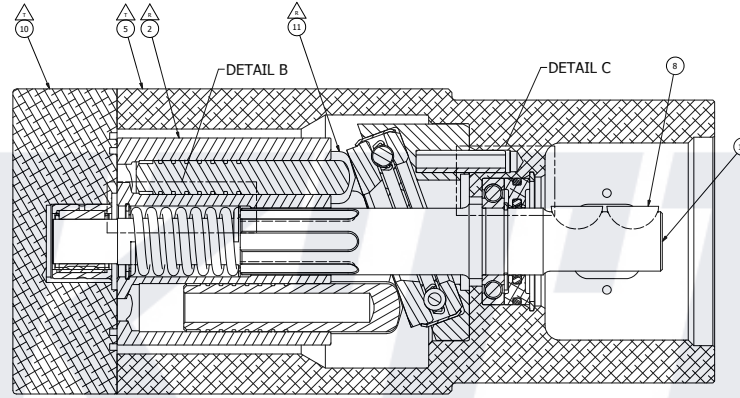

DETAIL B
SCALE 3 : 1

SECTION A-A