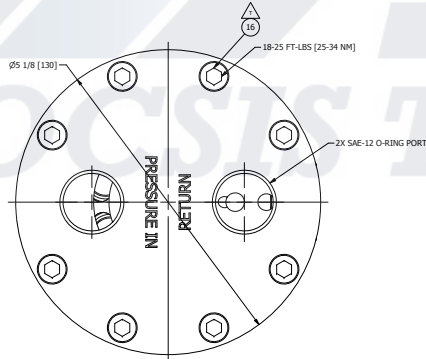

SECTION A-A

DETAIL D
SCALE 2 : 1