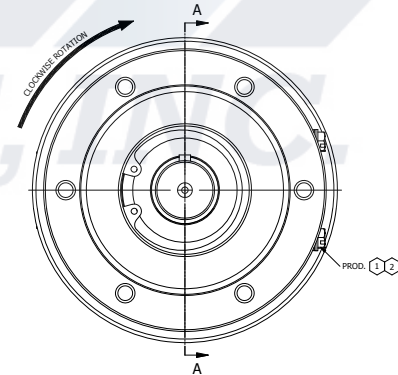

DETAIL D
SCALE 2 : 1